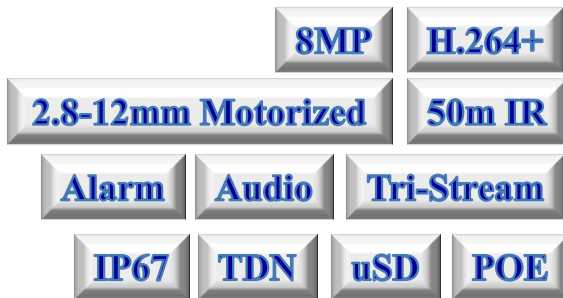

INC4835M – 8MP SMART Weatherproof IR Camera

Features

- Up to 8 Megapixel Resolution (4K)
- H.264+ Compression
- 2.8-12mm Motorized Zoom Lens
- 3D-DNR, DWDR, DSS, Defog, ROI, BLC, HLC
- Day&Night by Filter Change (TDN)
- 0 Lux up to 50m, Smart IR
- uSD slot up to 128GB, IP67
- Smart : **Face Detection, Intrusion, Line Crossing, Object left/removal/Counting, Area Enter/Leave, Scene Change, Audio Surge/Loss, Defocus**
- Up to 20ch live view

SPECIFICATION

Model	INC-4835M
Image Sensor	1/1.7" progressive scan CMOS Sensor
Resolution	4096x2160@22fps or 3072x1728@25fps & Sub-Stream CIF/D1
Shuttle	1s ~ 1/100,000s
Lens	2.8~12mm F1.4 Motorized Zoom Lens with Auto Focus
Others Connection	1 in / 1 out Audio, 1 in / 1 out Alarm, 1 composite out
Minimum Illumination	0 Lux up to 50m
Network	10/100/1000-BaseT RS45
Compression	Tri-Stream : H.264+ / H.264 / MJPEG
ONVIF	Profile S, Profile G
Working Environment	-30° ~ +60°C, <90° Humidity (Non-Condensing)
Power	POE IEEE 802.3at compliant, or 12VDC, Max. 12W (IR-On)
Dimension	100mm x 104mm x 312mm(L), 2kg