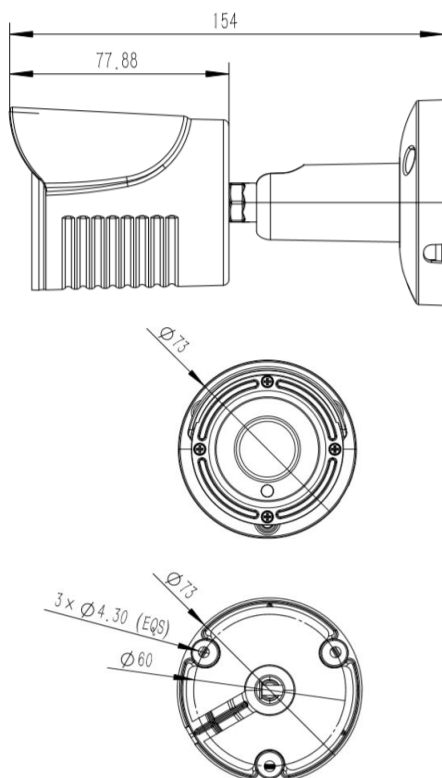

## XC2330-SL2 – 1080p 4in1 SUPER STARLIGHT WDR IR Bullet

1080p 4in1

SUPER STARLIGHT

WDR

UTC

IP66

### FEATURES :

- 2 Megapixel **SUPER STARLIGHT** Sensor - 8x sensitivity than normal sensor
- Video output selectable :  
**1080p AHD** or **TVI** or **CVI**  
**700TVL Analog**
- **4mm Fixed** Lens
- 0 Lux up to 20m
- 120dB True **WDR**
- 3D-DNR, DSS, Defog etc
- TDN (True Day & Night)
- **UTC** & Joystick OSD control
- Aluminum Casing
- Suitable for Wall / Ceiling Mount
- Best performance <300m by RG6

### DIMENSION

### SPECIFICATION

Model	XC-2330-SL2
Image Sensor	1/2.8" STARVIS Sensor
Resolution	1920x1080 Pixels
Shuttle	1/25s ~ 1/100,000s
Lens	M12 3.6mm Fixed Lens
Video Output	1080p@25fps AHD/TVI/CVI or Analog
Day & Night	Filter Change or True Day&Night (TDN)
Min. Illumination	0 Lux up to 20m
LEDs	18pcs 850nm IR LED
S/N Ratio	>52 DB
Casing	Aluminum with Epoxy Powder Coating
W. Environment	-10° ~ +55°C, Non-Condensing
Power	12VDC, Max. 300mA
Dimension (mm)	64mm x 65mm x 154mm(L), 700g