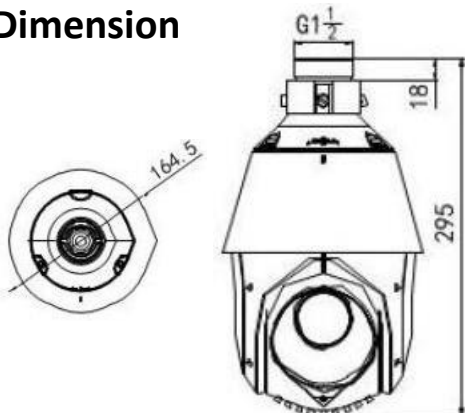

Dimension

Accessories (Option)