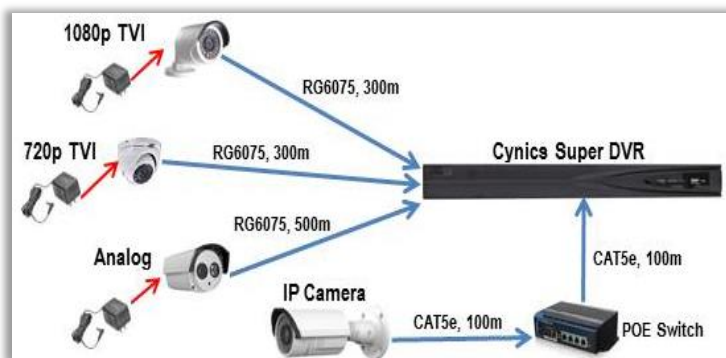

Mild Reminder : - PLEASE READ MORE , LEARN MORE ON THE DIFFERENT TYPE OF TECHNOLOGY, SELECT WISELY BEFORE YOU PROPOSE

CYNICS World's 1st 4 in 1 SUPER DVRs in TVI Solution

- H.264 High Profile compression
- Stable embedded Linux
- 4in1 DVR : 960H Analog, 720p TVI, 1080p TVI & IP
- Low upgrading cost from Analog to Megapixel
- Realtime 25fps/ch Display
- Dual Stream, build in with P to P function
- Continuous & Motion recording
- UTC control for DVR & 1080p cameras
- Each ch 960H/720p/1080p auto detect
- Support HIKVISION DDNS
- Available with HDMI, VGA
- Free 64CH CMS Software

Description (All Product Specification and Prices may change without prior notice)	Model	
1 8ch Standalone TVI DVR+2ch 720p IP (total 10 chnl), Max. recording 25fps/ch@720p OR 12fps/ch@1080p, 2 SATA up to 2x4TB, 1080p HDMI & VGA	HT-4208	 Stock available
2 16ch Standalone TVI DVR + 4ch 720p IP *, Max. Recording 25fps/ch@720p OR 12fps/ch@1080p, 2 SATA up to 2x4TB, 1080p HDMI & VGA	HT-4216	
3 16ch Standalone TVI DVR + 4ch 720p IP *, Max. Recording 25fps/ch@720p OR 12fps/ch@1080p, 4 SATA up to 4x4TB, 1080p HDMI & VGA (coming soon)	HT-4416	
4 1.3MP 720p 15m IR Vandal Dome - 4mm Fixed Lens, 24LEDs, 3D-DNR, TDN, 12VDC	TC-4110	 Stock available, price competitive as analog
5 1.3MP 720p 20m IR Vandal Weatherproof - 4/6mm Fixed Lens, 36LEDs, 3D-DNR,TDN, 12VDC	TC-4131	
6 2MP 1080p 15m IR Vandal Dome - 4mm Fixed Lens, 24LEDs, 3D-DNR, TDN, 12VDC	TC-4310	
7 2MP 1080p 15m IR Vandal Weatherproof - 4/6mm Fixed Lens, 24LEDs, 3D-DNR, TDN, 12VDC	TC-4331	
8 2MP 1080p 50m IR Vandal Weatherproof - 4/6mm Fixed Lens, 2x High Power LED Array with Projector lens - 3D-DNR, TDN, 12VDC	TC-4335	Coming Soon
9 2MP 1080p 30m Varifocal IR Vandal Weatherproof - 2.8-12mm Varifocal AI Lens, 36LEDs - 3D-DNR, TDN, 12VDC	TC-4333V	Coming Soon
10 2MP 1080p 20X Weatherproof Speedome - 4.7-94mm, Presets, Preset Tour, Pattern Tour - 3D-DNR, TDN, 24VAC	TC-435W20	Coming Soon