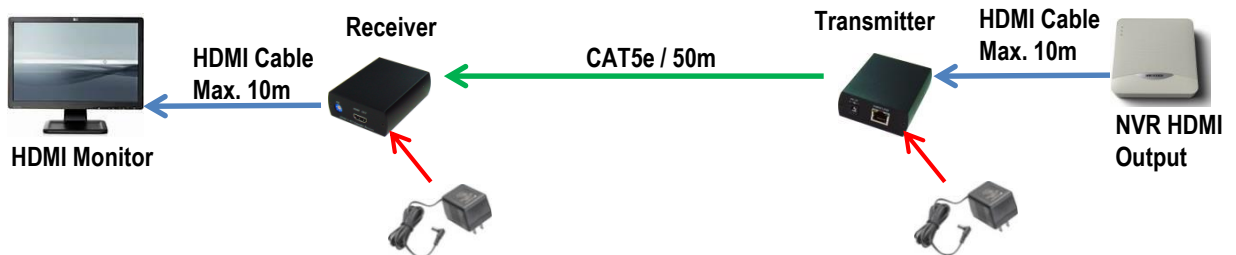

## HE50-B – 50m HDMI Extender over UTP

### Features

- Extend HDMI over single CAT5e
- Support HDMI 1.3, 1.4, 3D
- Transmission Range up to :
  - 50m @Full HD 1080p
  - 80m @720p
- 36-bit Deep Color
- Active (Power Required) at both transmitter & receiver side
- LED indication for power & signal
- Support Audio
- EDID reading and transfer
- Follow IEEE-568B type UTP

### Specification

- Bandwidth : 6.75Gbps (HDMI 1.3, 1.4)
- 5VDC/1A x2 power adapters included
- Power Consumption :
  - Transmitter : 3.5W Max.
  - Receiver : 2.5W Max,
- Operating Environment : 0°~40°C / 0~95% Humidity
- Aluminum Casing with Black Epoxy Powder Coating
- Dimension & Weight :
  - 83 x 48 x 25mm, 200g
  - 83 x 48 x 25mm, 200g