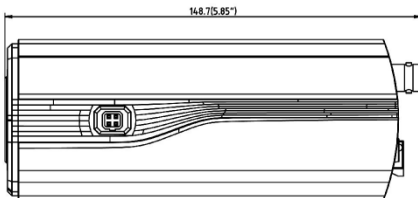

TC4300 – 1080p TVI Box Camera

(Lens not included)

Features

- 2 Megapixel CMOS Sensor
- 1080p TVI output
- 300m cable distance by RG6
- CS-Mount DC AI Lens (not inc.)
- 120dB True WDR
- 3D-DNR, DSS, Mirror, Defog, White Balance, Privacy Mask, Digital Zoom, HME etc.
- TDN (True Day & Night) or Filter Change
- UTC : OSD control through coax.
- CVBS 2nd Video Output
- 12VDC

DIMENSION

SPECIFICATION

Model	TC4300
Image Sensor	2MP CMOS Sensor
Resolution	1080p, 1920x1080 Pixels
Shuttle	1/25s ~ 1/50,000s
Lens	CS-Mount DC Auto-Iris (Not Included)
Video Output	1080p@25fps TVI
Day & Night	Filter Change or True Day&Night (TDN)
Minimum Illumination	0.001 Lux BW
White Balance	ATW, AWC, Indoor, Outdoor, Manual
S/N Ratio	>52 DB
Casing	Aluminum with Epoxy Powder Coating
Working Environment	-30° ~ +60°C, Non-Condensing
Power	12VDC, Max. 4W (300mA)
Dimension (mm)	69.2 x 57.3 x 1148.7mm(L), 400g