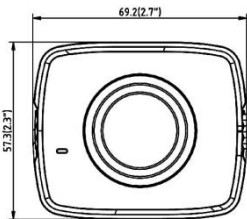

TC4300 – 1080p TVI Box Camera

(Lens not included)

Features

- 2 Megapixel CMOS Sensor
- 1080p TVI output
- 300m cable distance by RG6
- CS-Mount DC AI Lens (not inc.)
- 120dB True WDR
- 3D-DNR, DSS, Mirror, Defog, White Balance, Privacy Mask, Digital Zoom, HME etc.
- TDN (True Day & Night) or Filter Change
- UTC : OSD control through coax.
- CVBS 2nd Video Output
- 12VDC

DIMENSION

SPECIFICATION

Model	TC4300
Image Sensor	2MP CMOS Sensor
Resolution	1080p, 1920x1080 Pixels
Shuttle	1/25s ~ 1/50,000s
Lens	CS-Mount DC Auto-Iris (Not Included)
Video Output	1080p@25fps TVI
Day & Night	Filter Change or True Day&Night (TDN)
Minimum Illumination	0.001 Lux BW
White Balance	ATW, AWC, Indoor, Outdoor, Manual
S/N Ratio	>52 DB
Casing	Aluminum with Epoxy Powder Coating
Working Environment	-30° ~ +60°C, Non-Condensing
Power	12VDC, Max. 4W (300mA)
Dimension (mm)	69.2 x 57.3 x 1148.7mm(L), 400g