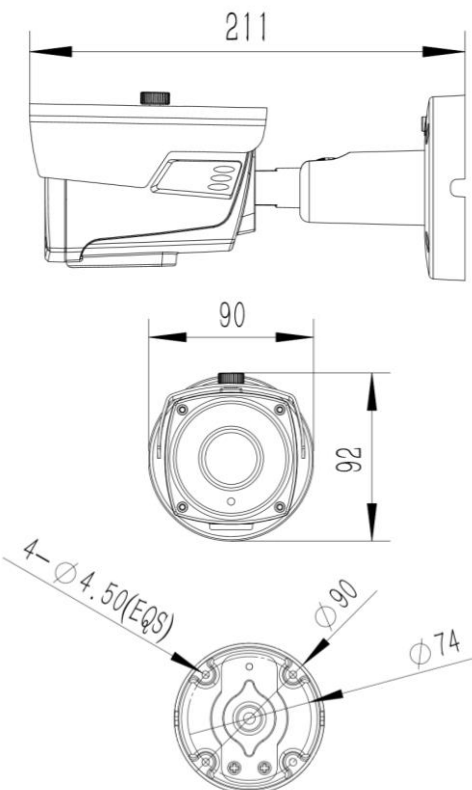

## XC2334M-SL – 1080p 4in1 STARLIGHT Motorized WDR IR Bullet

**1080p 4in1**

**5x Motorized Zoom**

**40m IR**

**STARLIGHT**

**UTC**

**WDR**

### Features

- 2 Megapixel **STARLIGHT** Sensor : 5x sensitivity than normal sensor
- Video output selectable :  
**1080p AHD** or **TVI** or **CVI**  
**700TVL Analog**
- **2.7~13.5mm Motorized AF** Lens
- 0 Lux up to 40m
- 3D-DNR, **WDR**, DSS, Defog etc
- TDN (True Day & Night)
- **UTC** & Joystick OSD control
- **Aluminum Casing, IP66**
- Suitable for Wall / Ceiling Mount
- Best performance <300m by RG6

### DIMENSION

### SPECIFICATION

Model	XC2334M-SL
Image Sensor	1/2.8" 2.1MP STARVIS Sensor
Resolution	1920x1080 Pixels
Shuttle	1/25s ~ 1/100,000s
Lens	M14 2.7-13.5mm Motorized AF Lens
Video Output	1080p@25fps AHD/TVI/CVI or Analog
Day & Night	Filter Change or True Day&Night (TDN)
Min. Illumination	0 Lux up to 40m
LEDs	4nos 42u 850nm LED Arrays
S/N Ratio	>52 DB
Casing	Aluminum with Epoxy Powder Coating
W. Environment	-10° ~ +55°C, Non-Condensing
Power	12VDC, Max. 500mA
Dimension (mm)	90mm x 92mm x 211mm(L), 1.4kg