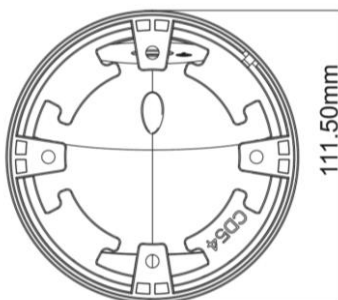

XC-3313-MSL – 1080p 4in1 STARLIGHT Motorized IR Dome

1080p 4in1

5x Motorized Zoom

30m IR

STARLIGHT

UTC

Features

- 2 Megapixel **STARLIGHT** Sensor : 5x sensitivity than normal sensor
- Video output selectable :
1080p AHD or **TVI** or **CVI**
700TVL Analog
- **2.8~12mm Motorized AF** Lens
- 0 Lux up to 30m
- 3D-DNR, DSS, Defog etc
- TDN (True Day & Night)
- **UTC** & Joystick OSD control
- **Aluminum Casing** with ABS Base
- Suitable for Wall / Ceiling Mount
- Best performance <300m by RG6

DIMENSION

SPECIFICATION

Model	XC-3313-MSL
Image Sensor	1/2.8" 2.1MP STARVIS Sensor
Resolution	1920x1080 Pixels
Shuttle	1/25s ~ 1/100,000s
Lens	M14 2.8-12mm Motorized AF Lens
Video Output	1080p@25fps AHD/TVI/CVI or Analog
Day & Night	Filter Change or True Day&Night (TDN)
Min. Illumination	0 Lux up to 30m
LEDs	24nos 14u 850nm LED Arrays
S/N Ratio	>52 DB
Casing	Aluminum with Epoxy Powder Coating
W. Environment	-10° ~ +55°C, Non-Condensing
Power	12VDC, Max. 500mA
Dimension (mm)	100mm x 111.5mm(φ), 0.65kg