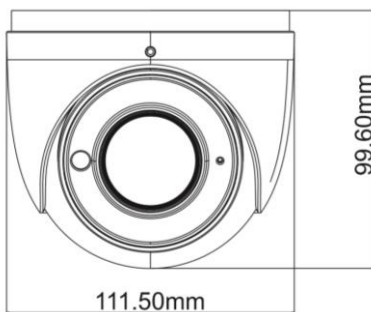

XC-3313-MSL – 1080p 4in1 STARLIGHT Motorized IR Dome

1080p 4in1

5x Motorized Zoom

30m IR

STARLIGHT

UTC

Features

- 2 Megapixel **STARLIGHT** Sensor : 5x sensitivity than normal sensor
- Video output selectable :
1080p AHD or **TVI** or **CVI**
700TVL Analog
- **2.8~12mm Motorized AF** Lens
- 0 Lux up to 30m
- 3D-DNR, DSS, Defog etc
- TDN (True Day & Night)
- **UTC** & Joystick OSD control
- **Aluminum Casing** with ABS Base
- Suitable for Wall / Ceiling Mount
- Best performance <300m by RG6

DIMENSION

SPECIFICATION

Model	XC-3313-MSL
Image Sensor	1/2.8" 2.1MP STARVIS Sensor
Resolution	1920x1080 Pixels
Shuttle	1/25s ~ 1/100,000s
Lens	M14 2.8-12mm Motorized AF Lens
Video Output	1080p@25fps AHD/TVI/CVI or Analog
Day & Night	Filter Change or True Day&Night (TDN)
Min. Illumination	0 Lux up to 30m
LEDs	24nos 14u 850nm LED Arrays
S/N Ratio	>52 DB
Casing	Aluminum with Epoxy Powder Coating
W. Environment	-10° ~ +55°C, Non-Condensing
Power	12VDC, Max. 500mA
Dimension (mm)	100mm x 111.5mm(φ), 0.65kg