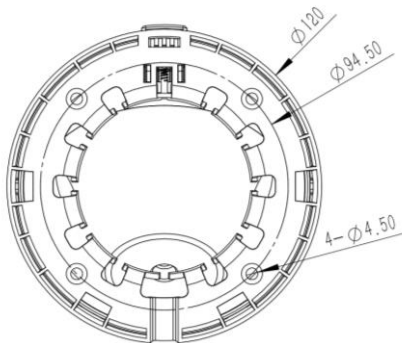

### Features

- 2 Megapixel **STARLIGHT** Sensor : 5x sensitivity than normal sensor
- Video output selectable :  
**1080p AHD** or **TVI** or **CVI**  
**700TVL Analog**
- **2.7~13.5mm Motorized AF** Lens
- 0 Lux up to 30m
- 3D-DNR, **WDR**, DSS, Defog etc
- TDN (True Day & Night)
- **UTC** & Joystick OSD control
- **Aluminum Casing** with ABS Base
- Suitable for Wall / Ceiling Mount
- Best performance <300m by RG6

### DIMENSION

### SPECIFICATION

Model	XC2313M-SL
Image Sensor	1/2.8" 2.1MP STARVIS Sensor
Resolution	1920x1080 Pixels
Shuttle	1/25s ~ 1/100,000s
Lens	M14 2.7-13.5mm Motorized AF Lens
Video Output	1080p@25fps AHD/TVI/CVI or Analog
Day & Night	Filter Change or True Day&Night (TDN)
Min. Illumination	0 Lux up to 30m
LEDs	24nos 14u 850nm LED Arrays
S/N Ratio	>52 DB
Casing	Aluminum with Epoxy Powder Coating
W. Environment	-10° ~ +55°C, Non-Condensing
Power	12VDC, Max. 500mA
Dimension (mm)	104mm x 120mm( $\phi$ ), 0.6kg