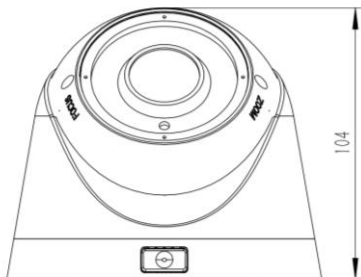

### Features

- 2 Megapixel **STARLIGHT** Sensor : 5x sensitivity than normal sensor
- Video output selectable :  
**1080p AHD** or **TVI** or **CVI**  
**700TVL Analog**
- **2.7~13.5mm Motorized AF** Lens
- 0 Lux up to 30m
- 3D-DNR, **WDR**, DSS, Defog etc
- TDN (True Day & Night)
- **UTC** & Joystick OSD control
- **Aluminum Casing** with ABS Base
- Suitable for Wall / Ceiling Mount
- Best performance <300m by RG6

### DIMENSION

### SPECIFICATION

Model	XC2313M-SL
Image Sensor	1/2.8" 2.1MP STARVIS Sensor
Resolution	1920x1080 Pixels
Shuttle	1/25s ~ 1/100,000s
Lens	M14 2.7-13.5mm Motorized AF Lens
Video Output	1080p@25fps AHD/TVI/CVI or Analog
Day & Night	Filter Change or True Day&Night (TDN)
Min. Illumination	0 Lux up to 30m
LEDs	24nos 14u 850nm LED Arrays
S/N Ratio	>52 DB
Casing	Aluminum with Epoxy Powder Coating
W. Environment	-10° ~ +55°C, Non-Condensing
Power	12VDC, Max. 500mA
Dimension (mm)	104mm x 120mm( $\phi$ ), 0.6kg