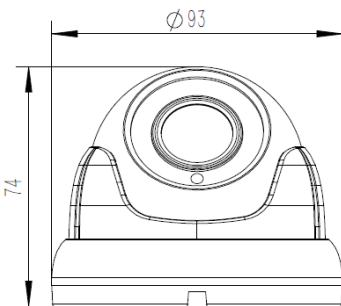

XC-2610-SL – 5MP 4in1 STARLIGHT WDR IR Dome

5MP 4in1

STARLIGHT

WDR

UTC

IP66

FEATURES :

- 5 Megapixel **STARLIGHT** Sensor - 5x sensitivity than normal sensor
- Video output selectable :
5MP AHD/TVI @20fps
4MP/2MP AHD/TVI/CVI @25fps
700TVL Analog @25fps
- **3.6mm** Fixed Lens
- 0 Lux up to 20m
- 120dB True **WDR**
- 3D-DNR, DSS, Defog etc
- **UTC** & Joystick OSD control
- Aluminum Casing with Sunshield
- Suitable for Wall / Ceiling Mount
- Best performance <300m by RG6

DIMENSION

SPECIFICATION

Model	XC-2610-SL
Image Sensor	1/2.8" STARVIS Sensor
Resolution	2560x1936 Pixels
Shuttle	1/25s ~ 1/100,000s
Lens	M12 3.6mm Fixed Lens
Video Output	5MPp@20fps AHD/TVI or Analog
Day & Night	Filter Change or True Day&Night (TDN)
Min. Illumination	0 Lux up to 20m
LEDs	2pcs 850nm IR LED Array
S/N Ratio	>52 DB
Casing	Aluminum with Epoxy Powder Coating
W. Environment	-10° ~ +55°C, Non-Condensing
Power	12VDC, Max. 300mA
Dimension (mm)	93mm(φ) x 74mm(H), 300g