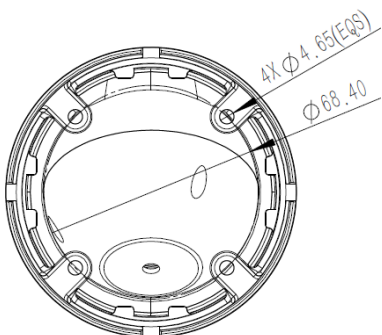

XC-2610-SL – 5MP 4in1 STARLIGHT WDR IR Dome

5MP 4in1

STARLIGHT

WDR

UTC

IP66

FEATURES :

- 5 Megapixel **STARLIGHT** Sensor - 5x sensitivity than normal sensor
- Video output selectable :
5MP AHD/TVI @20fps
4MP/2MP AHD/TVI/CVI @25fps
700TVL Analog @25fps
- **3.6mm** Fixed Lens
- 0 Lux up to 20m
- 120dB True **WDR**
- 3D-DNR, DSS, Defog etc
- **UTC** & Joystick OSD control
- Aluminum Casing with Sunshield
- Suitable for Wall / Ceiling Mount
- Best performance <300m by RG6

DIMENSION

SPECIFICATION

Model	XC-2610-SL
Image Sensor	1/2.8" STARVIS Sensor
Resolution	2560x1936 Pixels
Shuttle	1/25s ~ 1/100,000s
Lens	M12 3.6mm Fixed Lens
Video Output	5MPp@20fps AHD/TVI or Analog
Day & Night	Filter Change or True Day&Night (TDN)
Min. Illumination	0 Lux up to 20m
LEDs	2pcs 850nm IR LED Array
S/N Ratio	>52 DB
Casing	Aluminum with Epoxy Powder Coating
W. Environment	-10° ~ +55°C, Non-Condensing
Power	12VDC, Max. 300mA
Dimension (mm)	93mm(φ) x 74mm(H), 300g