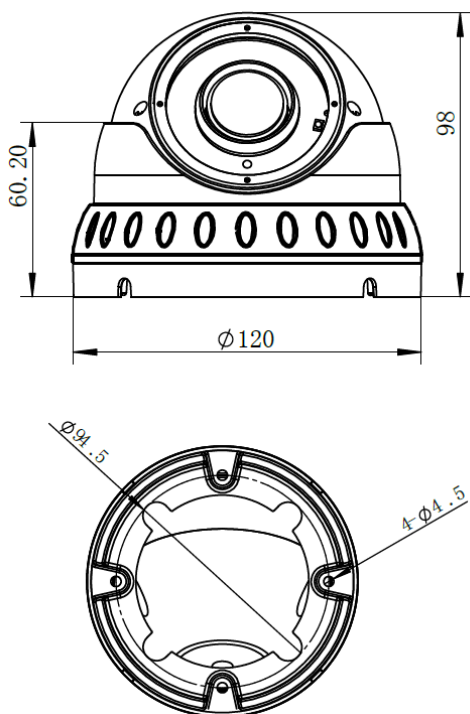

XC-2613-MSL – 5MP 4in1 STARLIGHT Motorized WDR IR Dome

Features

- 5 Megapixel **STARLIGHT** Sensor : 5x sensitivity than normal sensor
- Video output selectable :
5MP AHD / TVI @20fps or
4MP AHD / TVI / CVI @25fps or
700TVL Analog @25fps
- **2.7~13.5mm Motorized AF** Lens
- 0 Lux up to 30m
- **WDR**, DSS, Defog, SMART-IR etc
- **UTC** & Joystick OSD control
- **Aluminum Casing** with ABS Base
- Suitable for Wall / Ceiling Mount
- Best performance <300m by RG6

DIMENSION

SPECIFICATION

Model	XC-2613-MSL
Image Sensor	1/2.8" STARVIS Sensor
Resolution	5MP 2592x1944 @20fps TVI/AHD 4MP 2560x1440 @25fps TVI/AHD/CVI
Shuttle	1/25s ~ 1/100,000s
Lens	M14 2.7-13.5mm Motorized AF Lens
Day & Night	Filter Change or True Day&Night (TDN)
Min. Illumination	0 Lux up to 30m
LEDs	20nos 14u 850nm LED Arrays
S/N Ratio	>52 DB
Casing	Aluminum with Epoxy Powder Coating
W. Environment	-10° ~ +55°C, Non-Condensing
Power	12VDC, Max. 500mA
Dimension (mm)	98mm x 120mm(φ), 0.8kg