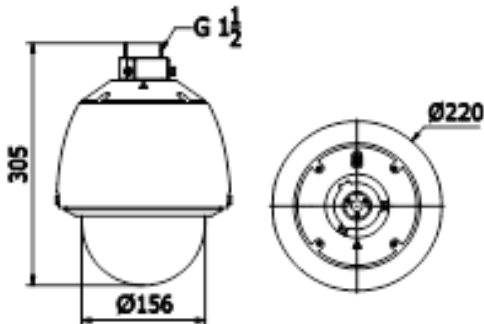

Dimension

Accessories (Option)