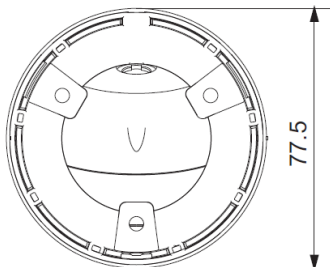

XC3320-P – 1080p 3in1 IR Dome Camera

1080p AHD/TVI

UTC

15m IR

300m by RG6

Features

- 2 Megapixel CMOS Sensor
- Video output selectable :
1080p AHD or
1080p TVI or
700TVL Analog
- 3.6mm Fixed Lens
- IR LEDs Array, 0 Lux up to 15m
- DNR, DWDR, SMART IR, BLC etc
- TDN (True Day & Night)
- **UTC** OSD control
- English / Chinese OSD menu
- Plastic Casing, IP66
- Suitable for Wall / Ceiling Mount

DIMENSION

SPECIFICATION

Model	XC-3320-P
Image Sensor	1/3.2" 2MP CMOS Sensor
Resolution	1920x1080 Pixels
Shuttle	1/25s ~ 1/100,000s
Lens	M12 3.6mm Fixed Lens
Video Output	1080p@25fps AHD/TVI or Analog
Day & Night	Filter Change or True Day&Night (TDN)
Min. Illumination	0 Lux up to 15m
LEDs	850nm IR LED Array
S/N Ratio	>52 DB
Casing	Plastic
W. Environment	-10° ~ +55°C, Non-Condensing
Power	12VDC, <1W IR OFF, <3W IR On
Dimension (mm)	67.6 x 77.5mm(φ), 170g