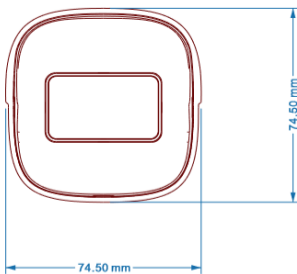

XC-3332-SL2 – 1080p 4in1 SUPER STARLIGHT WDR IR Bullet

1080p 4in1

SUPER STARLIGHT

WDR

UTC

IP66

FEATURES :

- 2 Megapixel **SUPER STARLIGHT** Sensor - 8x sensitivity than normal sensor
- Video output selectable :
1080p AHD or **TVI** or **CVI**
700TVL Analog
- **4mm Fixed** Lens
- 0 Lux up to 20m
- 120dB True **WDR**
- 3D-DNR, DSS, Defog etc
- TDN (True Day & Night)
- **UTC** & Joystick OSD control
- Aluminum Casing
- Suitable for Wall / Ceiling Mount
- Best performance <300m by RG6

DIMENSION

SPECIFICATION

| Model | XC-3332-SL2 |
|-------------------|---------------------------------------|
| Image Sensor | 1/2.8" STARVIS Sensor |
| Resolution | 1920x1080 Pixels |
| Shuttle | 1/25s ~ 1/100,000s |
| Lens | M12 3.6mm Fixed Lens |
| Video Output | 1080p@25fps AHD/TVI/CVI or Analog |
| Day & Night | Filter Change or True Day&Night (TDN) |
| Min. Illumination | 0 Lux up to 20m |
| LEDs | 2pcs LED ARRAY |
| S/N Ratio | >52 DB |
| Casing | Aluminum with Epoxy Powder Coating |
| W. Environment | -10° ~ +55°C, Non-Condensing |
| Power | 12VDC, Max. 300mA |
| Dimension (mm) | 74.5 x 74.5 x 167.5mm(L), 390g |