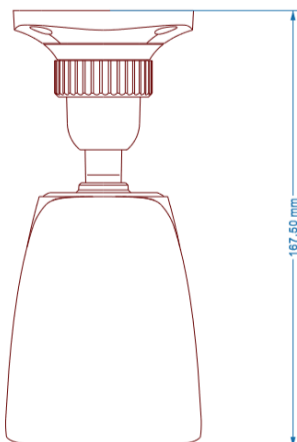

XC-3332-SL2 – 1080p 4in1 SUPER STARLIGHT WDR IR Bullet

1080p 4in1

SUPER STARLIGHT

WDR

UTC

IP66

FEATURES :

- 2 Megapixel **SUPER STARLIGHT** Sensor - 8x sensitivity than normal sensor
- Video output selectable :
1080p AHD or **TVI** or **CVI**
700TVL Analog
- **4mm Fixed** Lens
- 0 Lux up to 20m
- 120dB True **WDR**
- 3D-DNR, DSS, Defog etc
- TDN (True Day & Night)
- **UTC** & Joystick OSD control
- Aluminum Casing
- Suitable for Wall / Ceiling Mount
- Best performance <300m by RG6

DIMENSION

SPECIFICATION

| Model | XC-3332-SL2 |
|-------------------|---------------------------------------|
| Image Sensor | 1/2.8" STARVIS Sensor |
| Resolution | 1920x1080 Pixels |
| Shuttle | 1/25s ~ 1/100,000s |
| Lens | M12 3.6mm Fixed Lens |
| Video Output | 1080p@25fps AHD/TVI/CVI or Analog |
| Day & Night | Filter Change or True Day&Night (TDN) |
| Min. Illumination | 0 Lux up to 20m |
| LEDs | 2pcs LED ARRAY |
| S/N Ratio | >52 DB |
| Casing | Aluminum with Epoxy Powder Coating |
| W. Environment | -10° ~ +55°C, Non-Condensing |
| Power | 12VDC, Max. 300mA |
| Dimension (mm) | 74.5 x 74.5 x 167.5mm(L), 390g |