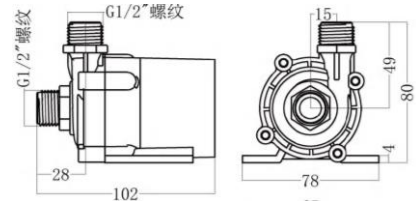

## PSG-1254 & PSG2480

Models	Volt (V)	Power (W)	Max. Head (m)	Max. Flow (m <sup>3</sup> /h)	Outlet (Inch)	Dimension (mm)
PSG-12054	12	54	12	2	1/2"	102x78x80mm, 0.52kg
PSG-24080	24	80	16	2.4		

## PSG-1280 & PSG24120

Models	Volt (V)	Power (W)	Max. Head (m)	Max. Flow (m <sup>3</sup> /h)	Outlet (Inch)	Dimension (mm)
PSG-12080	12	80	10	3.2	1/2"	152x88x110mm, 0.89kg
PSG-24120	24	120	12	3.8		

\* Specification maybe changed without prior notice

## PSG24150

Models	Volt (V)	Power (W)	Max. Head (m)	Max. Flow (m <sup>3</sup> /h)	Outlet (Inch)	Dimension (mm)
PSG-24150	24	150	10	8	1" Tread	185x100x136mm, 2.1kg

## PSG-12150 & PSG24200

Models	Volt (V)	Power (W)	Max. Head (m)	Max. Flow (m <sup>3</sup> /h)	Outlet (Inch)	Dimension (mm)
PSG-12150	12	150	8	12	1-1/4" Tread	200x129x162mm, 3.2kg
PSG-24200	24	200	10	13.5		