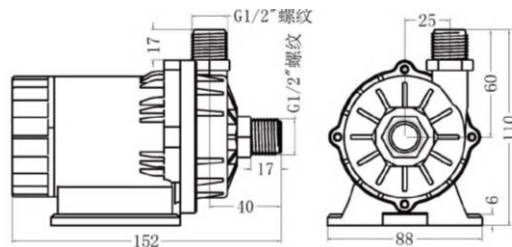

- **Max. head = Max. vertical lift = 0 flow**
- **Max. flow = 0 lifting**

## PSG-1254 & PSG2480

Models	Volt (V)	Power (W)	Max. Head (m)	Max. Flow (m <sup>3</sup> /h)	Outlet (Inch)	Dimension (mm)
PSG-12054	12	54	12	2	1/2"	102x78x80mm, 0.52kg
PSG-24080	24	80	16	2.4		

## PSG-1280 & PSG24120

Models	Volt (V)	Power (W)	Max. Head (m)	Max. Flow (m <sup>3</sup> /h)	Outlet (Inch)	Dimension (mm)
PSG-12080	12	80	10	3.2	1/2"	152x88x110mm, 0.89kg
PSG-24120	24	120	12	3.8		

\* Specification maybe changed without prior notice

## PSG24150

Models	Volt (V)	Power (W)	Max. Head (m)	Max. Flow (m <sup>3</sup> /h)	Outlet (Inch)	Dimension (mm)
PSG-24150	24	150	10	8	1" Tread	185x100x136mm, 2.1kg