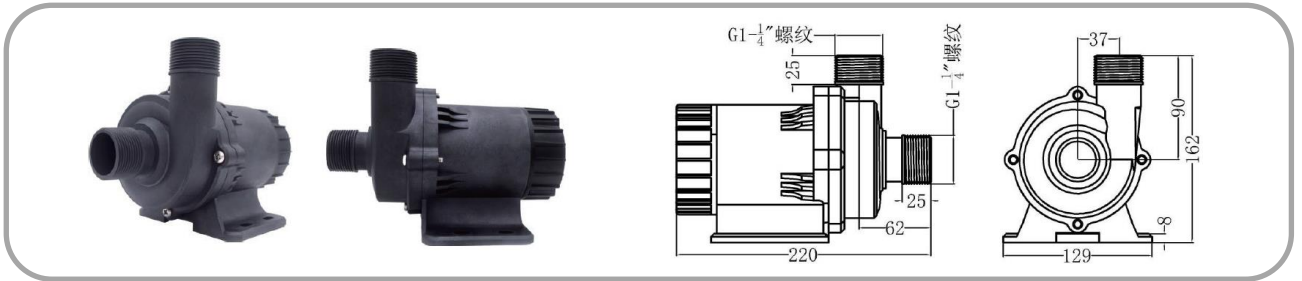

## PSG-1254 & PSG2480

Models	Volt (V)	Power (W)	Max. Head (m)	Max. Flow (m <sup>3</sup> /h)	Outlet (Inch)	Dimension (mm)
PSG-12054	12	54	12	2	1/2"	102x78x80mm, 0.52kg
PSG-24080	24	80	16	2.4		

## PSG-1280 & PSG24120

Models	Volt (V)	Power (W)	Max. Head (m)	Max. Flow (m <sup>3</sup> /h)	Outlet (Inch)	Dimension (mm)
PSG-12080	12	80	10	3.2	1/2"	152x88x110mm, 0.89kg
PSG-24120	24	120	12	3.8		

\* Specification maybe changed without prior notice

## PSG24150

Models	Volt (V)	Power (W)	Max. Head (m)	Max. Flow (m <sup>3</sup> /h)	Outlet (Inch)	Dimension (mm)
PSG-24150	24	150	10	8	1" Tread	185x100x136mm, 2.1kg

## PSG-12150 & PSG24200

Models	Volt (V)	Power (W)	Max. Head (m)	Max. Flow (m <sup>3</sup> /h)	Outlet (Inch)	Dimension (mm)
PSG-12150	12	150	8	12	1-1/4" Tread	200x129x162mm, 3.2kg
PSG-24200	24	200	10	13.5		