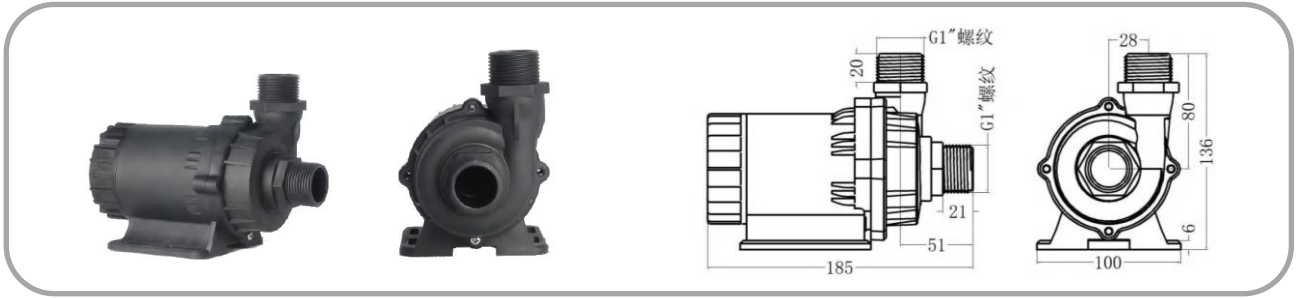

## PSG-1254 & PSG2480

Models	Volt (V)	Power (W)	Max. Head (m)	Max. Flow (m <sup>3</sup> /h)	Outlet (Inch)	Dimension (mm)
PSG-12054	12	54	12	2	1/2"	102x78x80mm, 0.52kg
PSG-24080	24	80	16	2.4		

## PSG-1280 & PSG24120

Models	Volt (V)	Power (W)	Max. Head (m)	Max. Flow (m <sup>3</sup> /h)	Outlet (Inch)	Dimension (mm)
PSG-12080	12	80	10	3.2	1/2"	152x88x110mm, 0.89kg
PSG-24120	24	120	12	3.8		

\* Specification maybe changed without prior notice

## PSG24150

Models	Volt (V)	Power (W)	Max. Head (m)	Max. Flow (m <sup>3</sup> /h)	Outlet (Inch)	Dimension (mm)
PSG-24150	24	150	10	8	1" Tread	185x100x136mm, 2.1kg

## PSG-12150 & PSG24200

Models	Volt (V)	Power (W)	Max. Head (m)	Max. Flow (m <sup>3</sup> /h)	Outlet (Inch)	Dimension (mm)
PSG-12150	12	150	8	12	1-1/4" Tread	200x129x162mm, 3.2kg
PSG-24200	24	200	10	13.5		